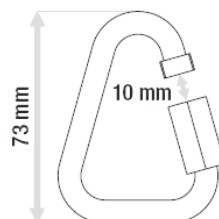

0955 - 0991 DELTA QUICK LINK Ø 8 mm

Delta quick links made of 8mm steel wire.
CE marking including individual serial number.

Two versions available:
ref.0955: zinc plated carbon steel;
ref.0991: stainless steel.

CE EN 362 - EN 12275

GENERAL

MODEL	KN			LOCK	14 mm
0955	30	10	10		
0991	35	10	10		

TECHNICAL SHEET

0955

0991